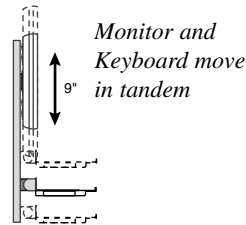

Range of Motion:

Vertical Lift Range