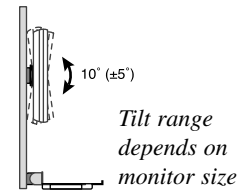

Monitor Tilt